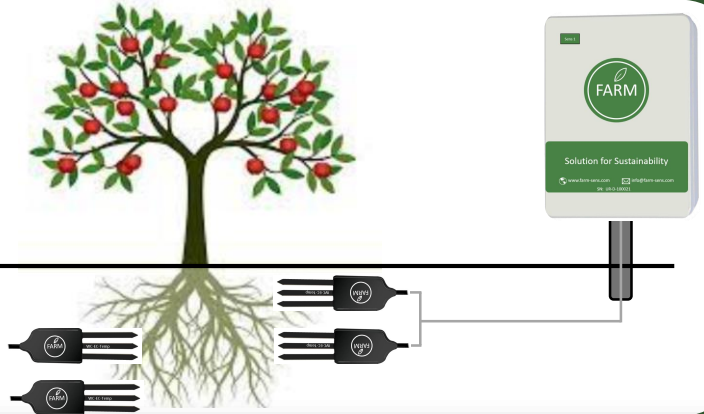

## Installation & Benefits

1. Measure Soil Water Content, Electric Conductivity and Temperature.
2. Easy installation and fast responses.
3. Working with special batteries with a life of 10 years.
4. Long life sensors.
5. Remote control without opening the device.
6. Ability to install the sensor up to depth of 2 meters.
7. Install the sensor up to 100 meters away from the data logger.
8. Alarm and GPS to prevent theft.
9. Modem and SIM card to send data.
10. Automatic turning on and off of the device to send data.
11. Water and sun resistant box.
12. One year full warranty and lifetime service.

## Smart Agricultural Calendar

June 2024							
	S	S	M	T	W	T	F
23	1	2	3	4	5	6	7
24	8	9	10	11	12	13	14
25	15	16	17	18	19	20	21
26	22	23	24	25	26	27	28
27	29	30					

1. Change Agriculture By smart Farmer and FARM.
2. Improve Irrigation and Nutrient management (more than 30%).
3. Increase and prediction crop yields.
4. Annual smart calendar for irrigation and fertilizer.
5. Display the data collection network on the map.
6. Irrigation and spraying alerts 4 days ago.
7. Smart alert to prepare for environmental hazards such as frostbite.
8. Calculation of water consumption for an irrigation and annual.
9. Turning on and off the irrigation system automatically and intelligently
10. Reducing the cost of irrigation and fertilization
11. Determine the type of fertilizer and poison and how to prepare it.
12. Better time to harvest.

## 1. Installation

- Data Logger
  - Sensors
- 
- 4 depths
  - Clos to the root