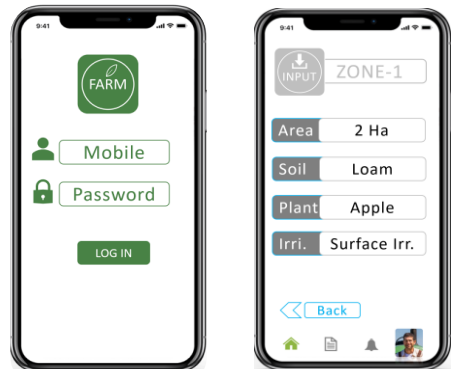

# Install and use the device and software

## 1. Installation

- Data Logger
  - Sensors
- 
- 4 depths
  - Clos to the root

## 2. Measurements

- Soil
- Plant
- Water
- Weather

## 3. Set FARM Application

- User and Password
- Input data
  - + Soil texture
  - + Plant
  - + Irrigation system